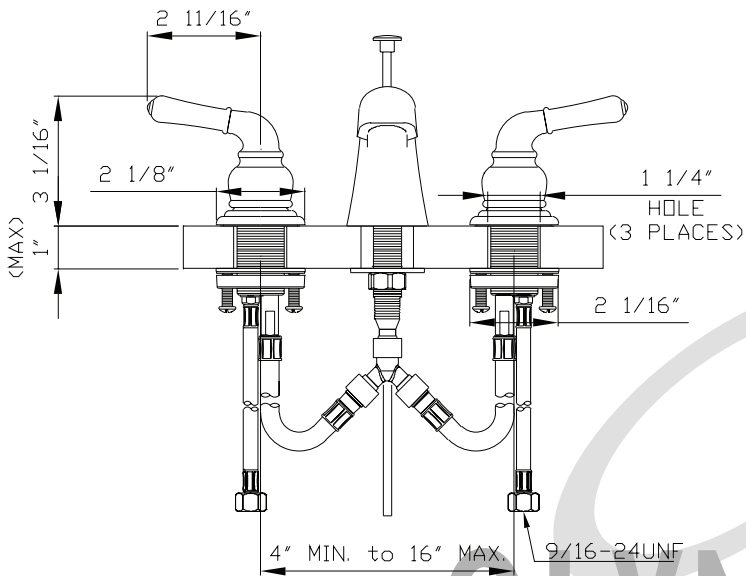

Two Handle Lavatory Widespread Faucet

- Lever Handles
- Rigid C Style Spout
- 4-9/16" Reach, 1-7/8" From Deck to Aerator
- Washerless Cartridge Operation
- 3-Hole 4" to 16" Installation
- Brass Pop-Up Drain Assembly
- With 1.2 GPM Flow Rate

Brass Pop-Up Drain