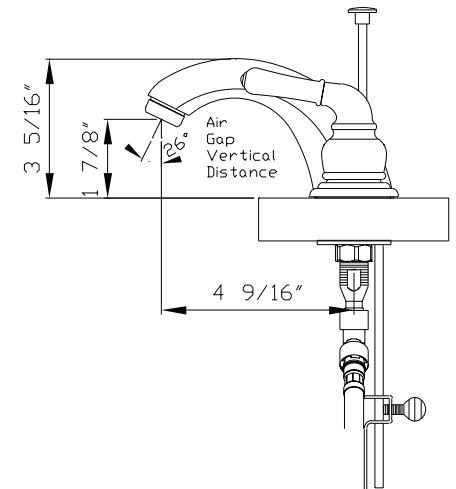

Two Handle Lavatory Widespread Faucet

- Lever Handles
- Rigid C Style Spout
- 4-9/16" Reach, 1-7/8" From Deck to Aerator
- Washerless Cartridge Operation
- 3-Hole 4" to 16" Installation
- Brass Pop-Up Drain Assembly
- With 1.2 GPM Flow Rate

Brass Pop-Up Drain