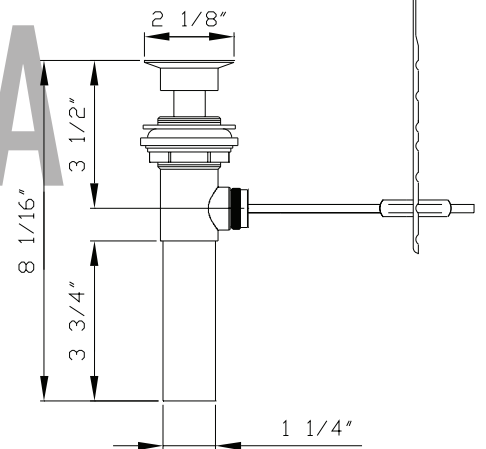

Two Handle Lavatory Widespread Faucet

- Lever Handles
- Rigid C Style Spout
- 4-9/16" Reach, 1-7/8" From Deck to Aerator
- Washerless Cartridge Operation
- 3-Hole 4" to 16" Installation
- Brass Pop-Up Drain Assembly
- With 1.2 GPM Flow Rate

Brass Pop-Up Drain